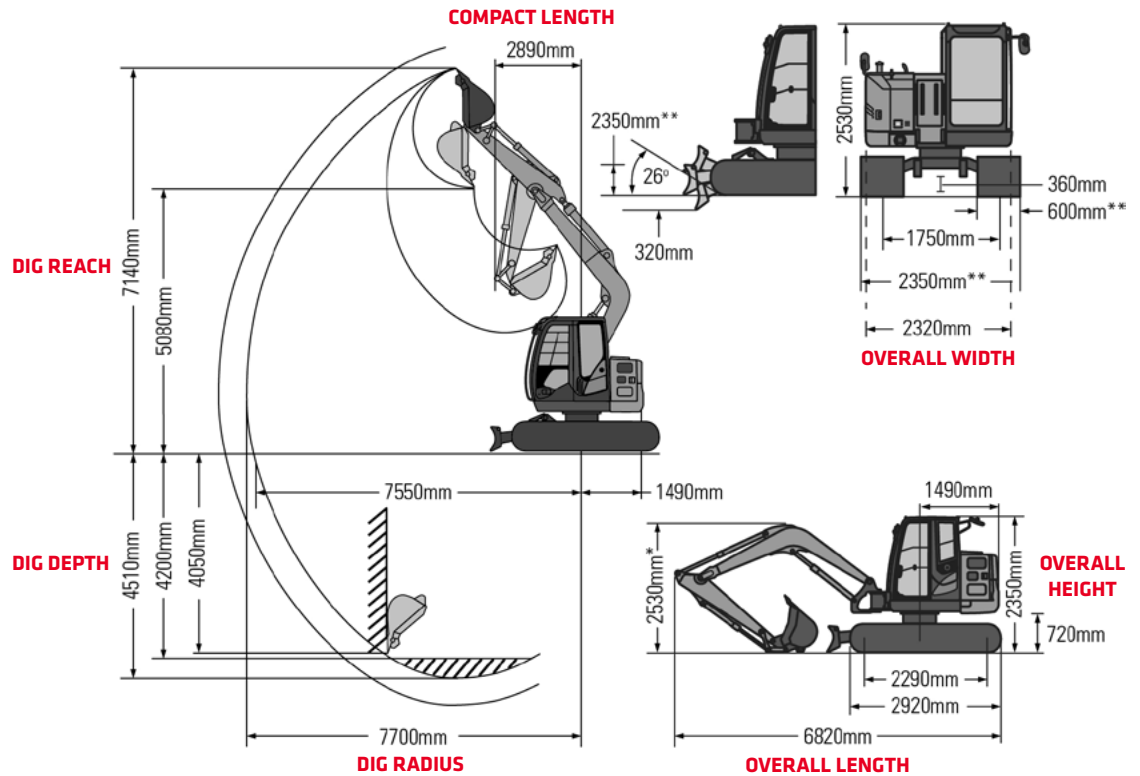

# HITACHI ZX85USB-5DB

## 8 Tonne Midi Excavator

The Hitachi ZX85USB-5DB 8 tonne midi excavator, is ideal for light residential work and congested areas. These reduced swing excavators offer power, smoothness and ease of operation.

\*With Steel Shoes | \*\* With 600-mm (24 in.) Shoes

### KEY FEATURES

- Short Rear-end Swing Type Excavator
- 9% Reduction in Fuel Consumption
- Increased Front Speeds
- ROPS-compliant Cab
- New, Easy-to-Use Multifunction Monitor
- Remote Concentrated Servicing Points
- Electric Fuel Refueling Pump
- Easy Cleaning
- Dynamic SWL 760kg