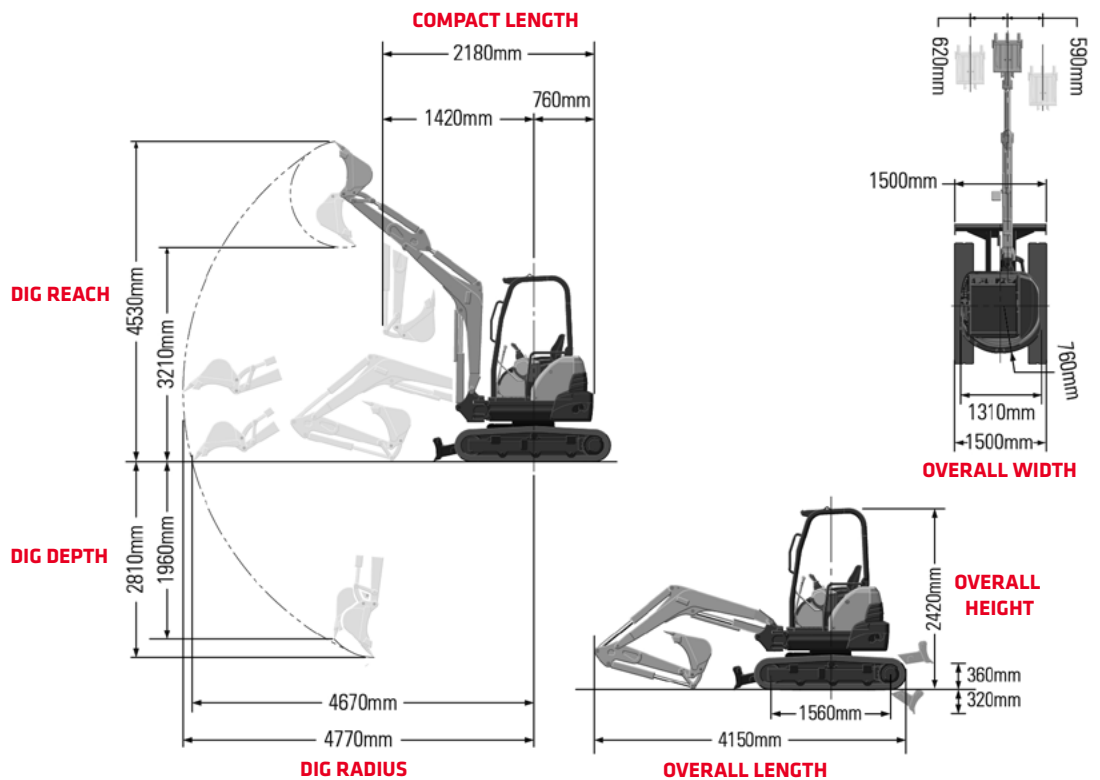

# KUBOTA U25-3

2.5 Tonne Mini Excavator

The Kubota U25-3 2.5 tonne mini excavator, offers a zero-tail swing radius and excellent digging reach and depths for its size.

Tow Bar

## KEY FEATURES

- Zero-Tail Swing
- Fuel Overflow Prevention
- Strong Bucket Breakout Force
- ROPS/FOPS Canopy
- Upper Track Roller
- Auxiliary Hydraulic System
- Suspension Seat
- Protected Bucket Cylinder Hoses