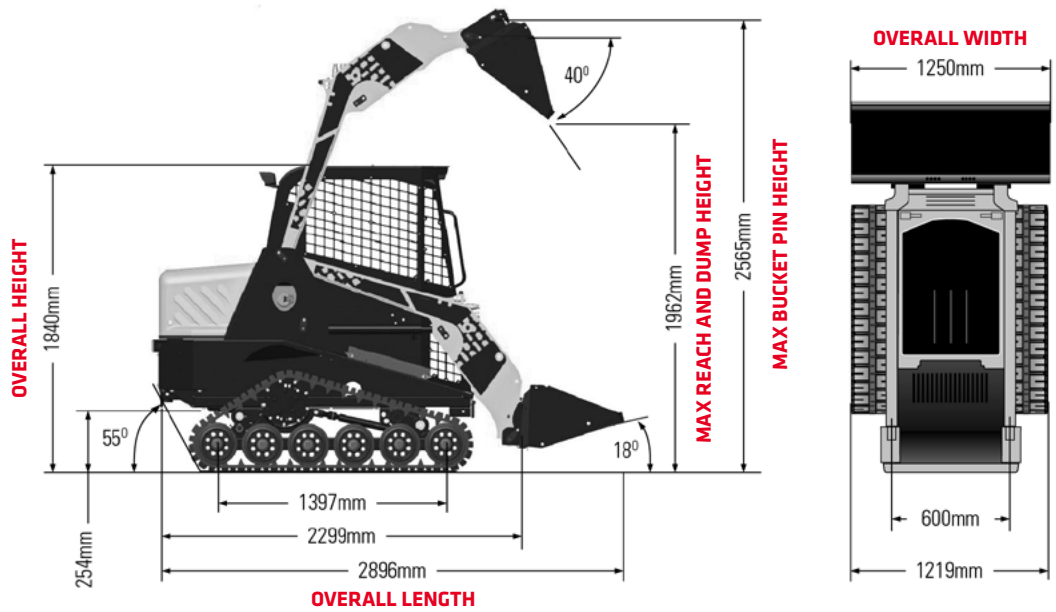

# ASV RT30

Tracked Skid Steer

The ASV RT30 tracked skid steer is the most compact and manoeuvrable rubber tracked skid steer in the RAM fleet. It can be transported on a trailer.

Tow Bar

## KEY FEATURES

- Posi-Track™ Undercarriage Technology
- Compact and Manoeuvrable
- Adjustable Contour Vinyl Seat
- Hydraulic Quick Coupler
- Pilot-Operated Joystick Controls
- Very Low Ground Pressure
- Auxiliary Hydraulic Lines
- Trailers to Suit are Available to Buy or Hire