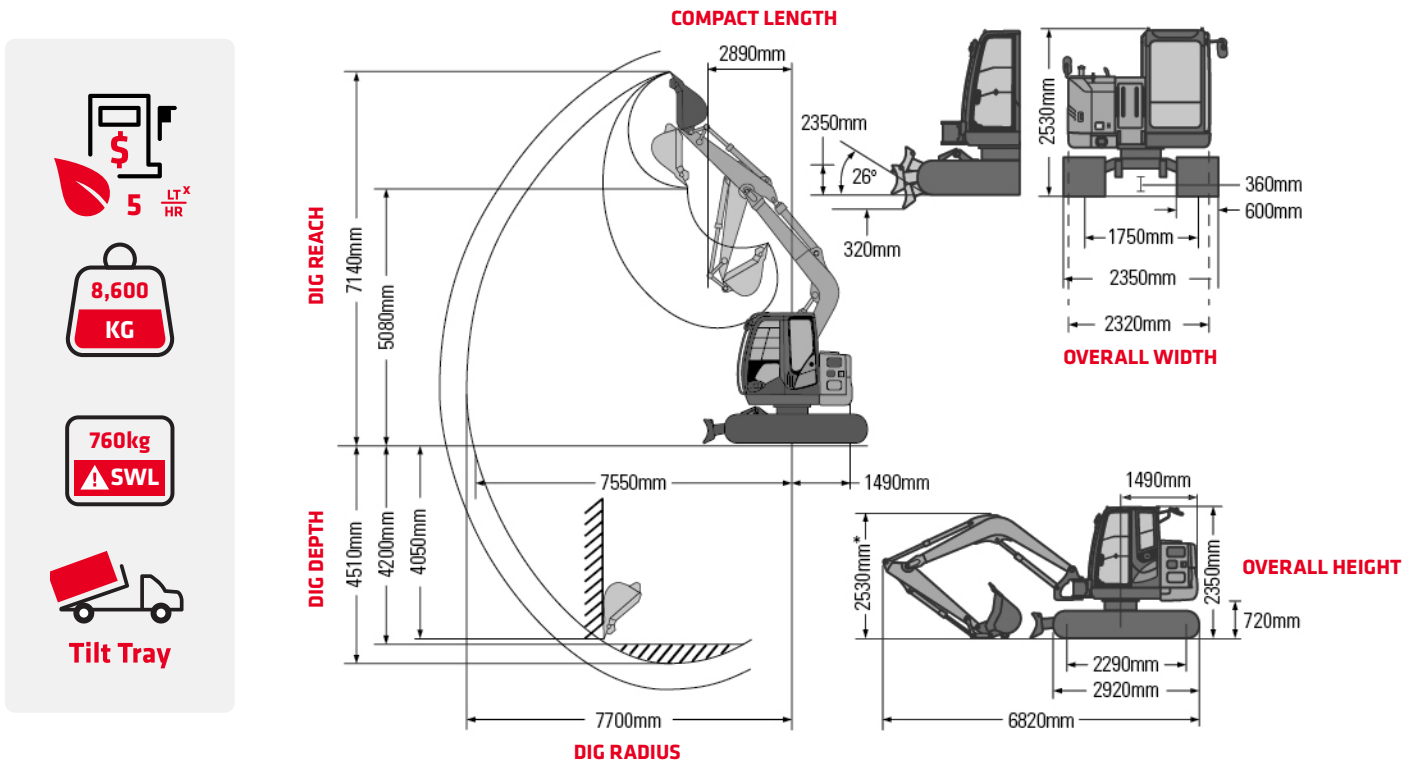

Hitachi ZX85USB-5A

The Hitachi 8.5 tonne midi excavator is ideal for light residential work and congested areas. These reduced swing excavators offer power, smoothness and ease of operation.

KEY FEATURES

- Short rear-end swing type excavator
- Increased front speeds
- ROPS-compliant cab
- New, easy-to-use multifunction monitor
- Height and slew restrictions available
- Rail corridor ready

- 5 ^{LT}/_{HR}
- 8,600 KG
- 760kg SWL
- Tilt Tray