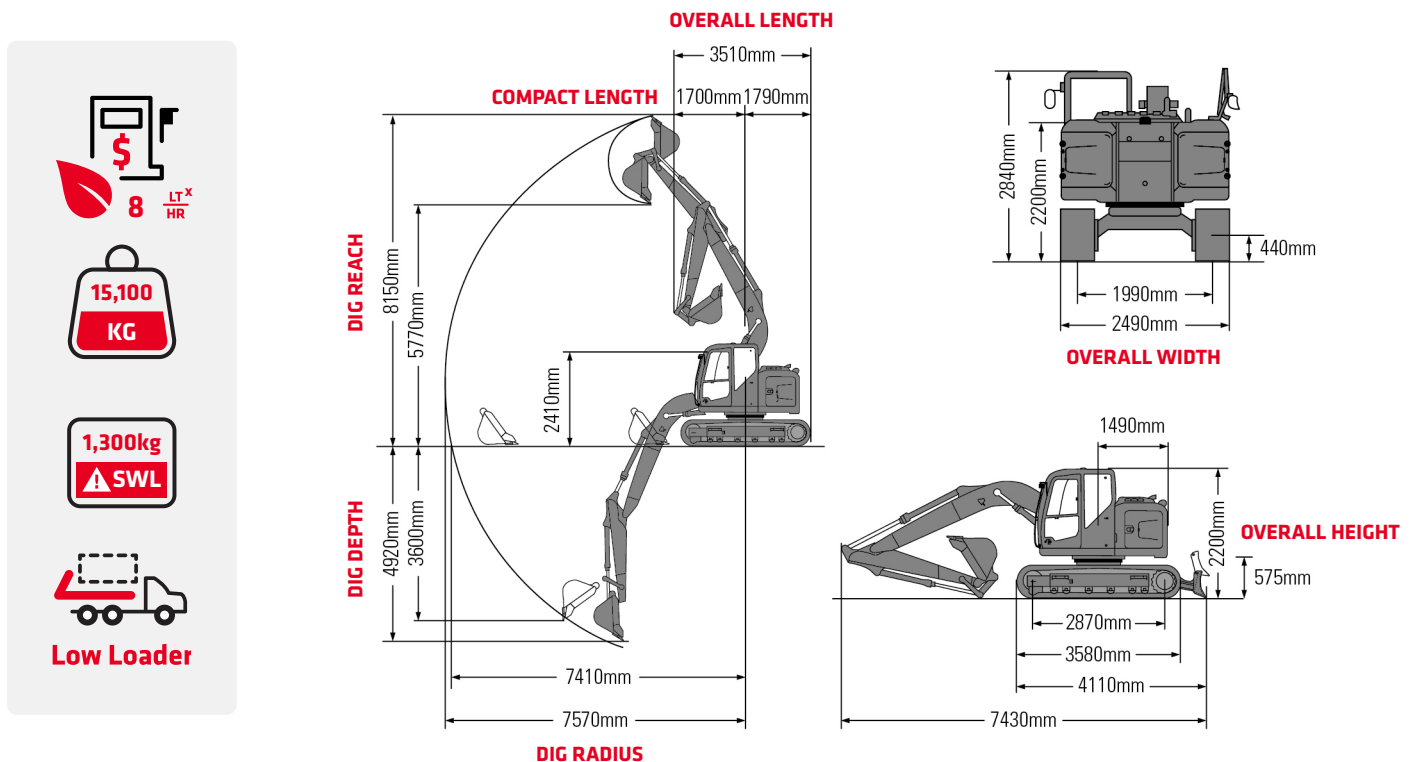

Kobelco SK135SR-3 (OFFSET BOOM)

The Kobelco 13.5 tonne large excavator offers an ultra short-tail swing radius, dozer blade, and offset boom. Known as the ultimate urban machine, it's ideal for road work and working in tight areas.

KEY FEATURES

- Dozer blade
- Air-conditioned cabin
- Hydraulic boosting system
- Lower fuel consumption and noise levels
- LCD operator monitor
- Suspension seat

Low Loader

x - Approximate fuel consumption