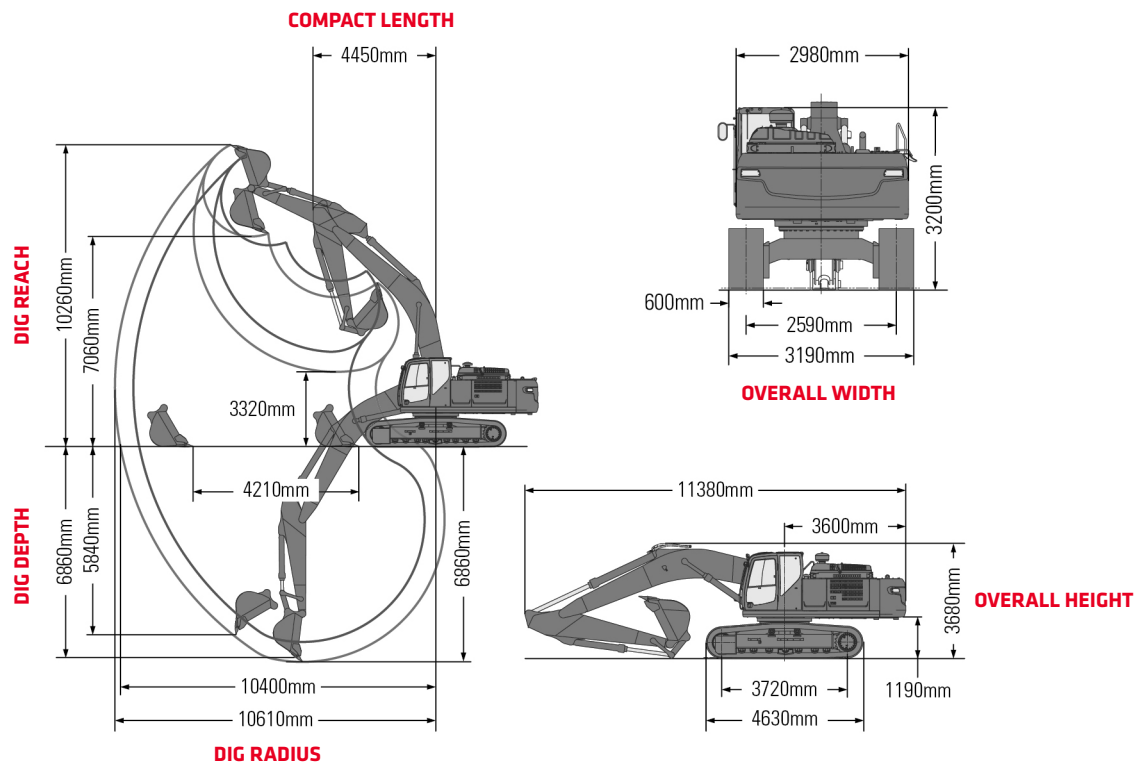

Kobelco SK330-10

The Kobelco 35 tonne excavator is able to withstand the rigors of the toughest job sites. This machine offers next-generation productivity while keeping environmental focus.

KEY FEATURES

- Large LCD display
- Colour reverse camera
- 3 work modes - eco, standard and heavy with power boost function
- Climate control
- ROPS/FOPS cabin with wide entry

- 19 ^{LT}/_{HR} x
- 36,300 KG
- 4,150kg **SWL**
- Low Loader**