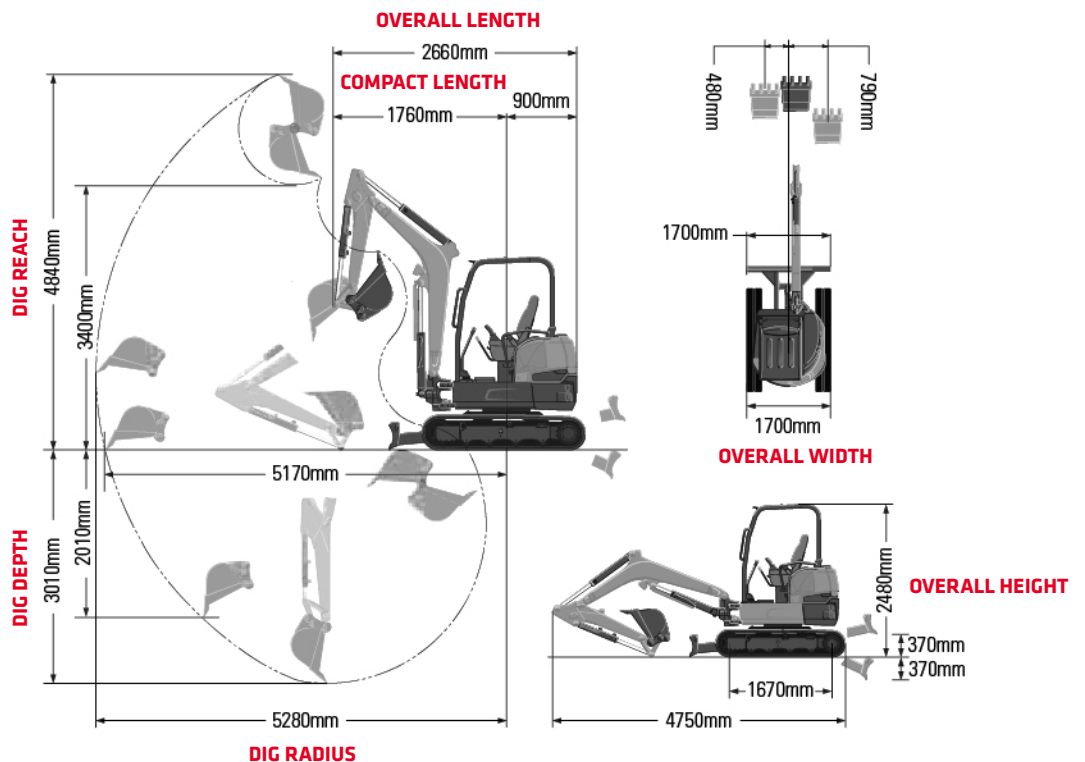

Kubota U35-4G

The Kubota 3.5 tonne mini excavator offers a tight-tail swing radius and an impressive break force. It is available with enclosed cabin or standard ROPS.

KEY FEATURES

- Zero-tail swing
- Auto idling system
- Spacious deluxe interior
- High back suspension seat
- Safety start engine system
- Dozer blade float position

- 3.9 ^{LT}/_{HR}
- 3,830 KG
- 308kg SWL
- Tilt Tray

x - Approximate fuel consumption