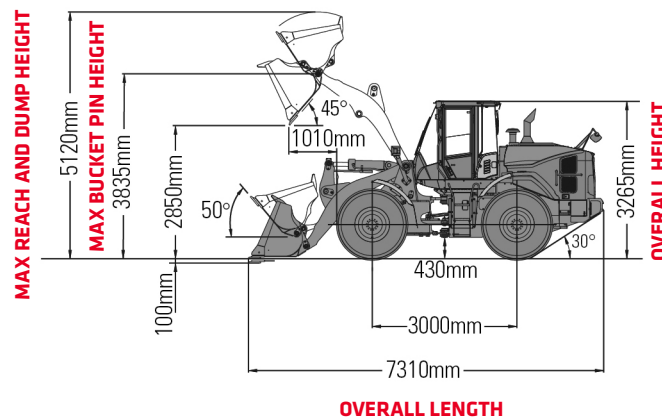

Hitachi ZW150-5

The Hitachi ZW-150 wheel loader delivers high levels of performance and productivity on the job site, whilst being more fuel efficient than ever.

KEY FEATURES

- Advanced technology
- Can work in two modes
- Heavy duty axle
- 5.2 litre four cylinder water cooled turbo engine
- Transmission control
- Pallet forks available

Low Loader

x - Approximate fuel consumption