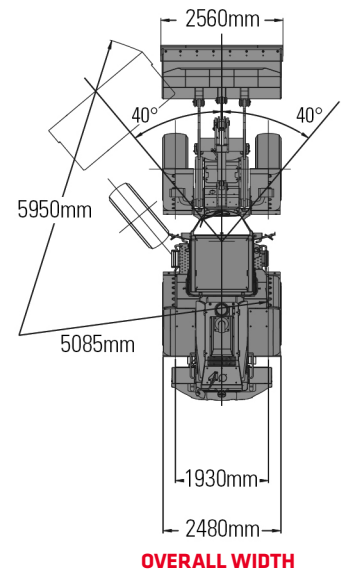

Hitachi ZW150-5

The Hitachi ZW-150 wheel loader delivers high levels of performance and productivity on the job site, whilst being more fuel efficient than ever.

KEY FEATURES

- Advanced technology
- Can work in two modes
- Heavy duty axle
- 5.2 litre four cylinder water cooled turbo engine
- Transmission control
- Pallet forks available

Low Loader

x - Approximate fuel consumption