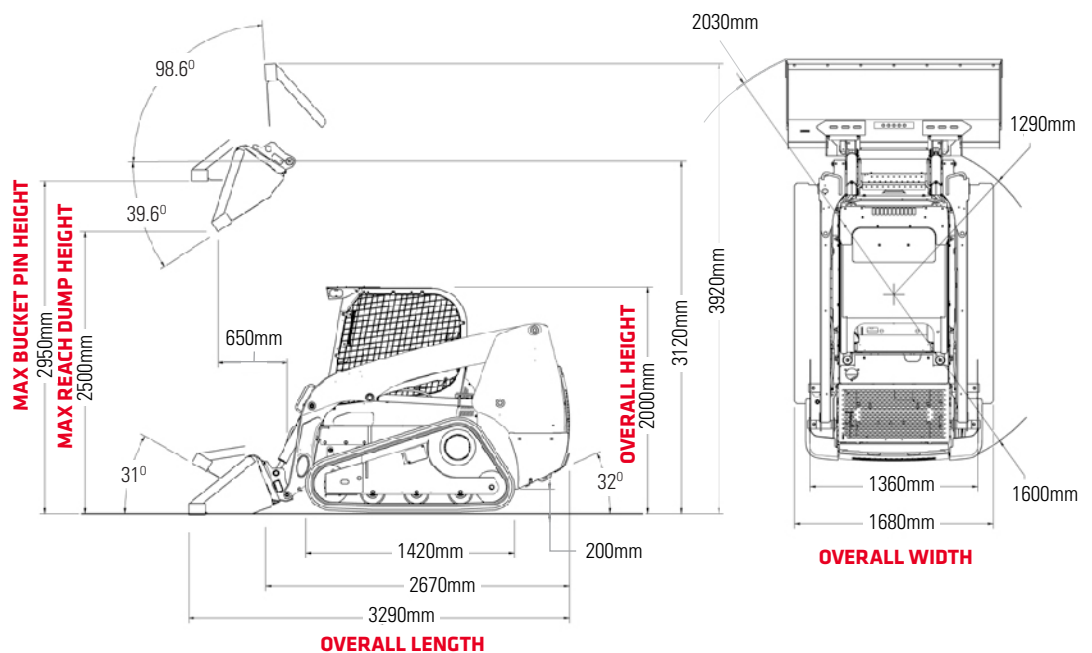

Case TR270

The TR270 track loader is ideal for landscape applications and features a removable side panel and a 25% larger cab for ultimate comfort.

KEY FEATURES

- Radial and vertical boom high roc
- Wide cab entrance
- Versatile controls
- Top ranking breakout force
- Longer wheelbase
- Optimised weight distribution

N/A^{LTx}
HR

3,675
KG

859kg
SWL

Tilt Tray

x - Approximate fuel consumption