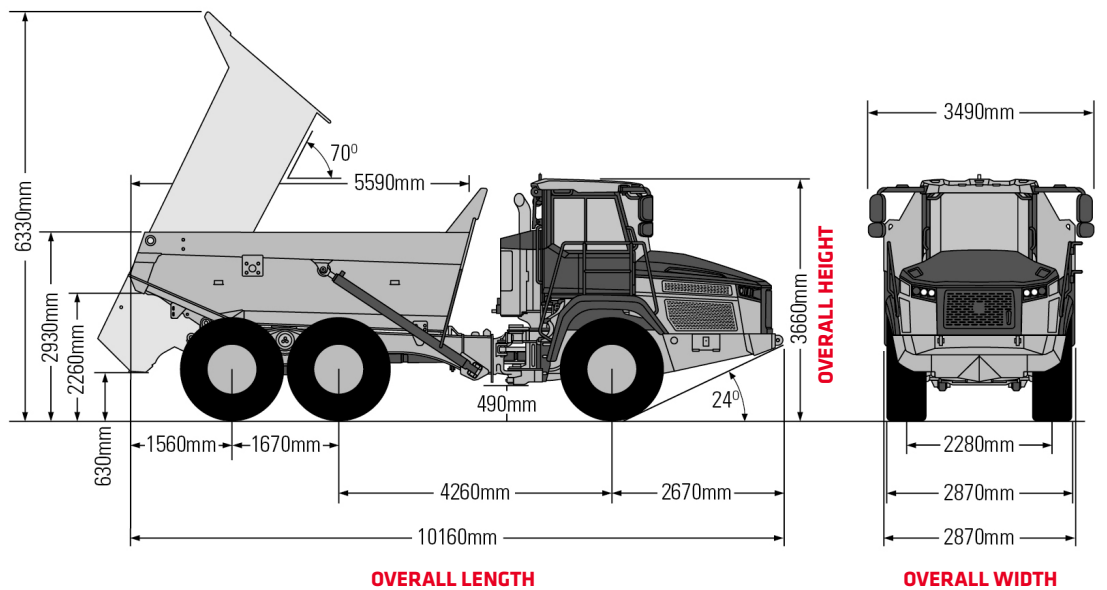

# John Deere 310E

This ADT is the perfect choice for tough jobs with its inter-axle differential lock offering improved safety features like remote brakes, stairway lights, rear chassis height adjustment and reverse camera.

## KEY FEATURES

- Interaxle Differential Lock (IDL)
- Transmission retarder
- Heaped capacity of 18.3m<sup>3</sup>
- Remote parking brake release
- Rear chassis dump-height adjustment

**21** <sup>LT<sup>x</sup></sup>/<sub>HR</sub>

**22,847** **KG**

**Low Loader**

**LEVELLED CAPACITY:** 13,700L | **HEAPED CAPACITY:** 18,300L