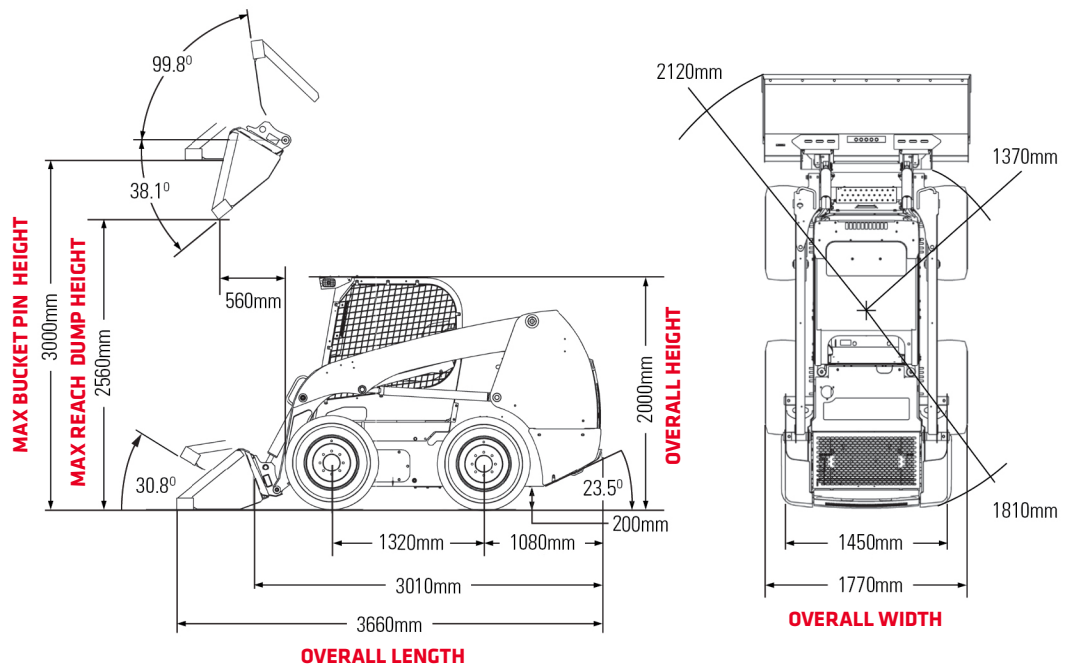

## Case SR270B

The 2022 Case SR270B wheeled skid steer runs excellently on concrete, hard-packed dirt, and asphalt. Producing higher top speeds than the tracked version, in-turn improving worksite efficiency!

### KEY FEATURES

- 1,225 kg lifting capacity
- 360° lighting
- Industry leading visibility
- Forward and reverse cameras
- 8-inch monitor for vitals display

- 8 <sup>LT<sup>x</sup></sup> / <sub>HR</sub>
- 3,681 **KG**
- 1225kg **SWL**
- Tilt Tray**