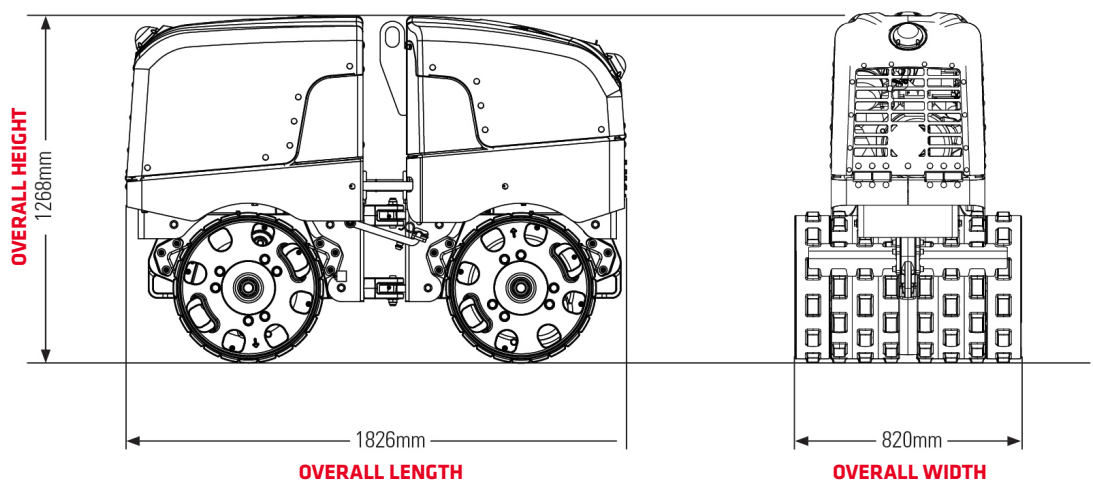

Wacker Neuson RTSC3

The Wacker Neuson remote trench roller is ideal for compacting tight areas and indoor facilities with its infrared-remote control.

KEY FEATURES

- 3x patented infrared eyes
- Line of sight operation
- Adjustable drum width
- Articulated Steering
- Self-lubricating drive
- LED diagnostics monitor

4.5^{LT^x}
HR

1,495
KG

Tow Bar

HINO HIRE

x - Approximate fuel consumption