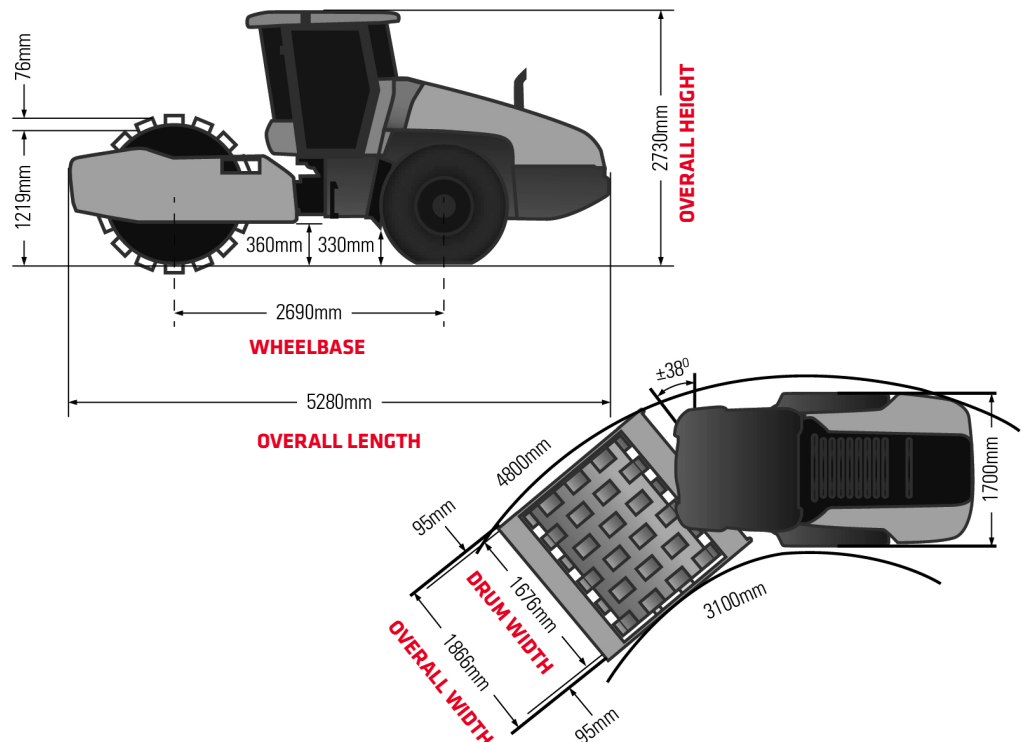

HAMM H7i P

This German-engineered HAMM roller has a simple control system, language-neutral operation, and an exceptional climbing ability which make it a favourite among landscapers and developers.

KEY FEATURES

- 3-point articulation for mobility
- Simple and intuitive operation
- Vibration-isolated platform
- Hydrostatic all-wheel drive
- Excellent visibility
- EPA Tier 4

x - Approximate fuel consumption