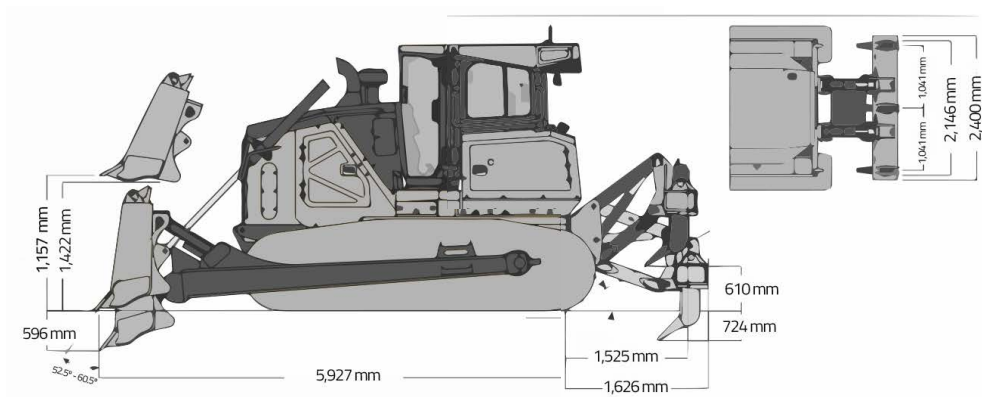

# John Deere 850L XLT

This powerful John Deere Dozer tackles tough tasks with ease, offering enhanced stability, increased blade capacity, and efficient performance. Its ergonomic design and durable construction ensure operator comfort and longevity.

## KEY FEATURES

- Outside Dozer (OSD)
- SmartGrade technology
- 23% more torque than predecessors
- Turbocharged 9.0L John Deere engine
- Hydrostatic system boosts productivity

Low Loader

**OVERALL HEIGHT**  
3,438 mm

**OVERALL LENGTH**  
7,553 mm

**OVERALL WIDTH**  
3,266 mm