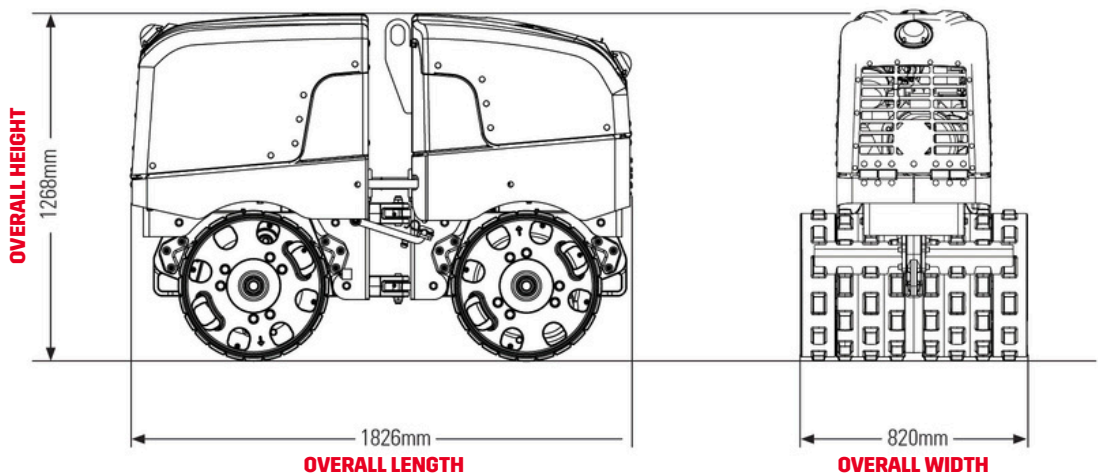

4.5^x
LT.
HR

1,495
KG

Tow Bar

HINO HIRE